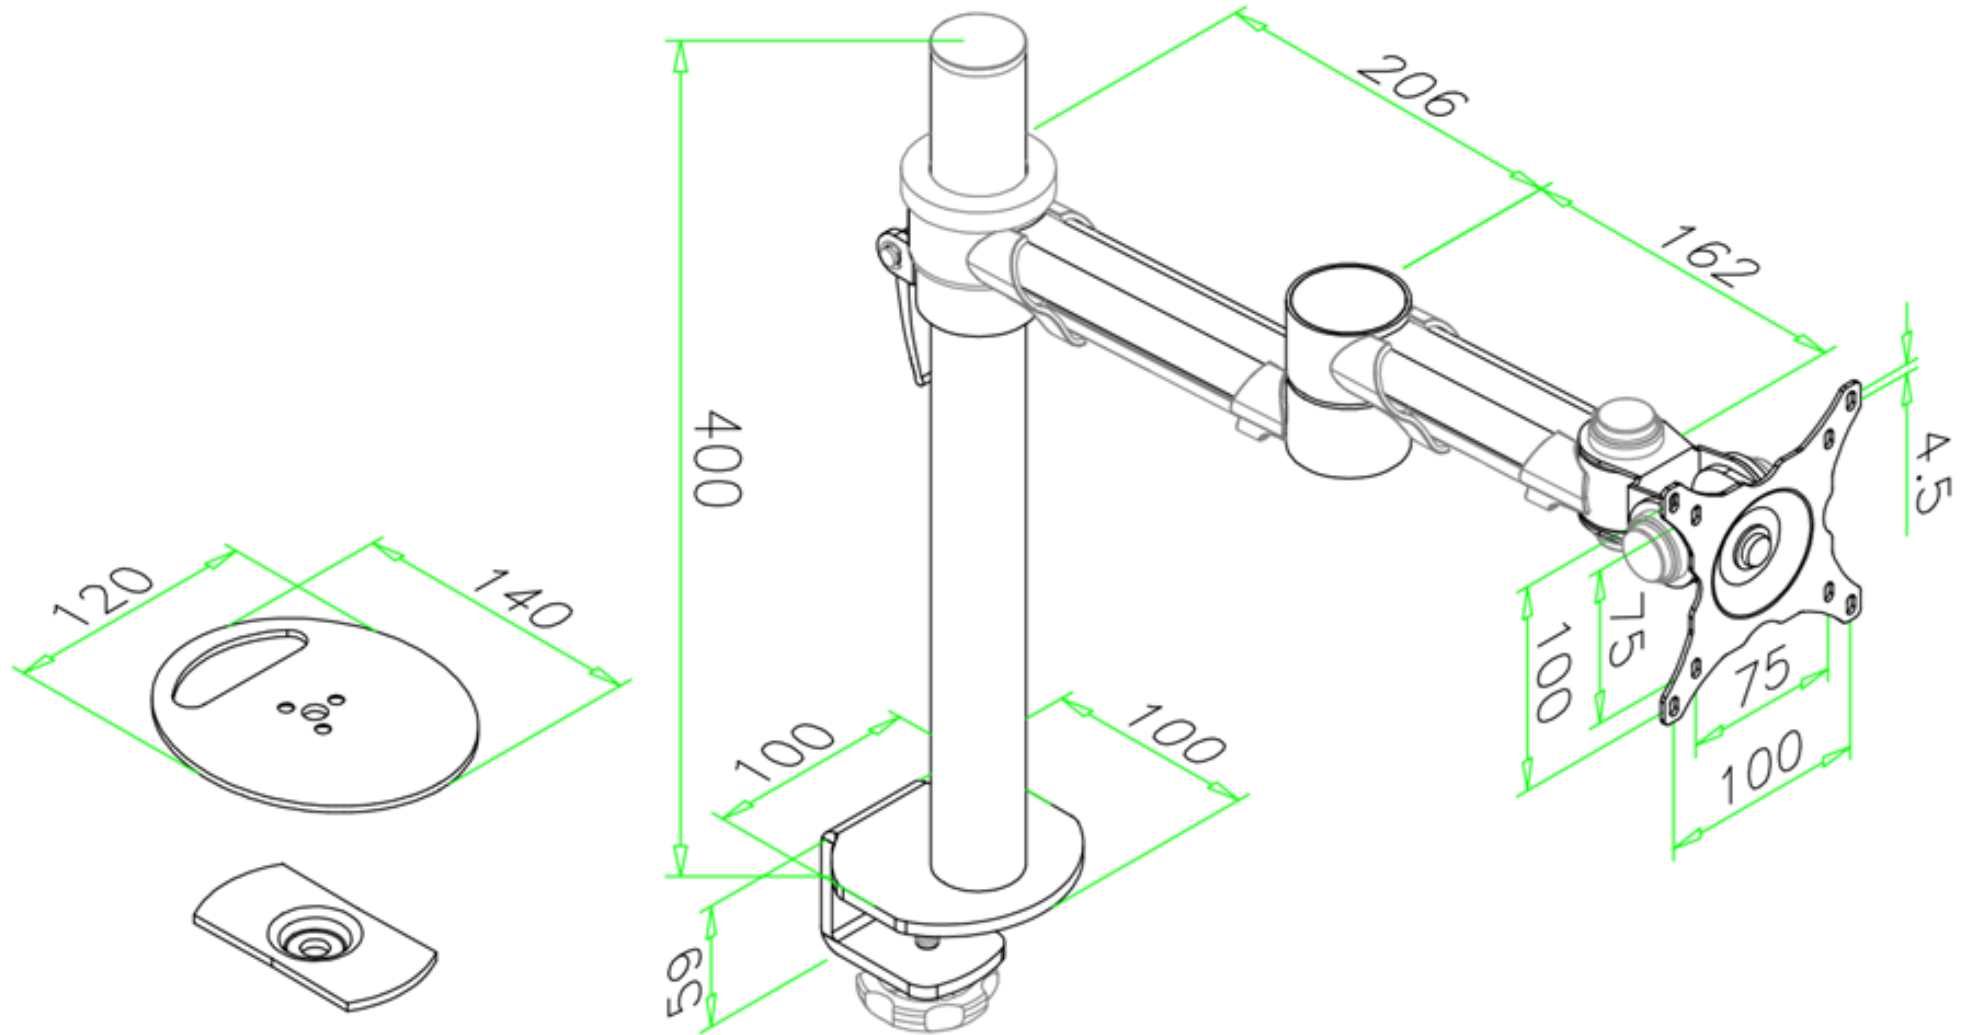

HAFSA Desk Mounted Arm ABL-HAFSA (N)-S/W

PVC extrusion complies with REACH and RoHS

M10 X 90