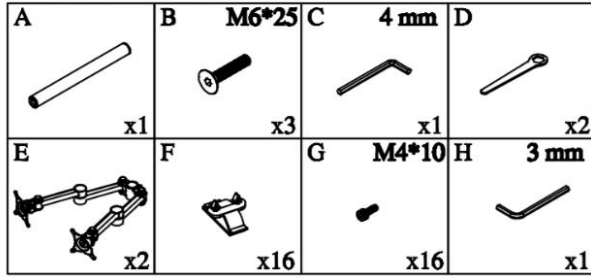

HAFSA 4 Monitor Flat Screen Arm

Available in

- Silver
- White

OPTION A./ Clamp to Edge

OPTION A./ Clamp to Edge

OPTION B./ Through Desk

OPTION B./ Through Desk