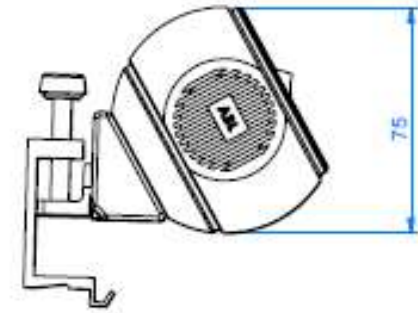

Chroma

Chroma three power with data

CWW13G5020000

Chroma

Web: www.abl-uk.com
Tel: 01933 400 080
Email: sales@abl-uk.com