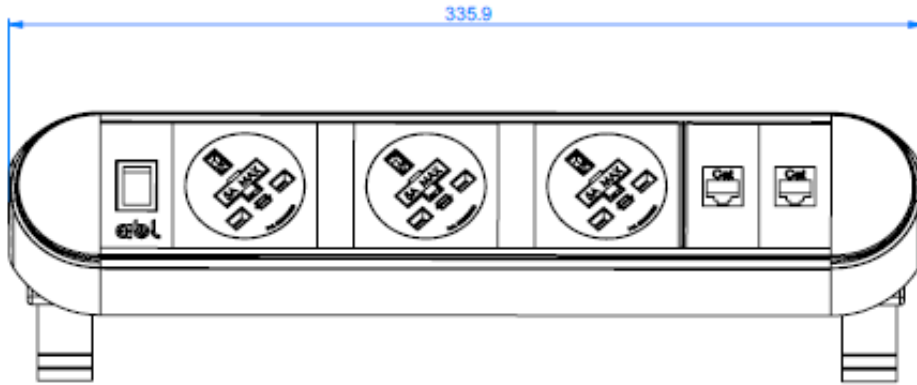

Chroma

Chroma three power with data

CWW13G5020000

Chroma

Web: www.abl-uk.com
Tel: 01933 400 080
Email: sales@abl-uk.com