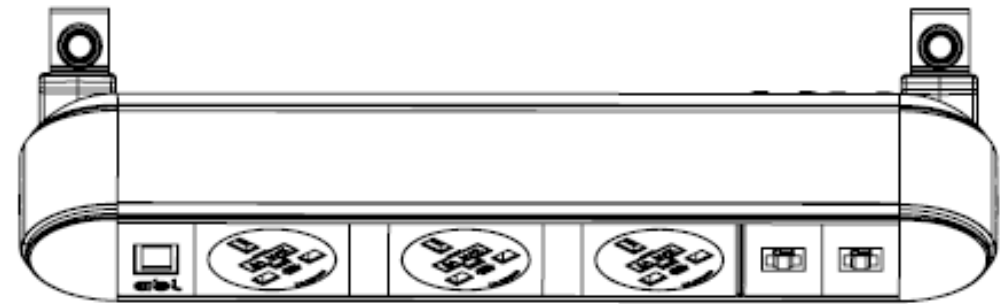

Chroma

Chroma three power with data

CWW13G5020000

Chroma

Web: www.abl-uk.com
Tel: 01933 400 080
Email: sales@abl-uk.com