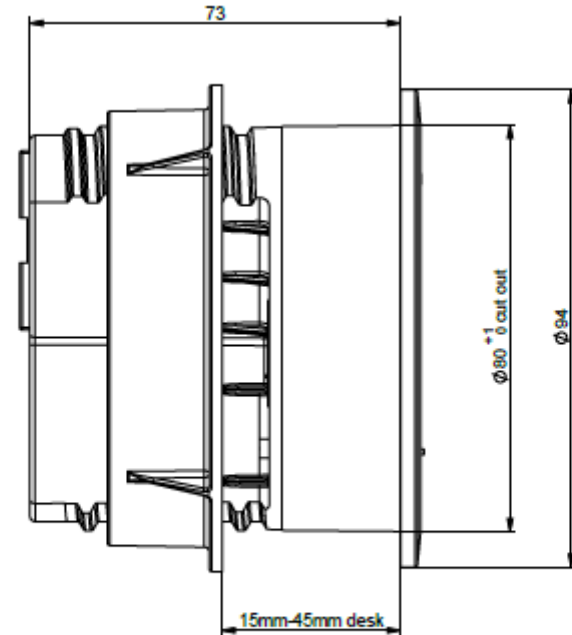

Port-EI

Port-EI 1 power with Cat6 Data

PLW01G5010000