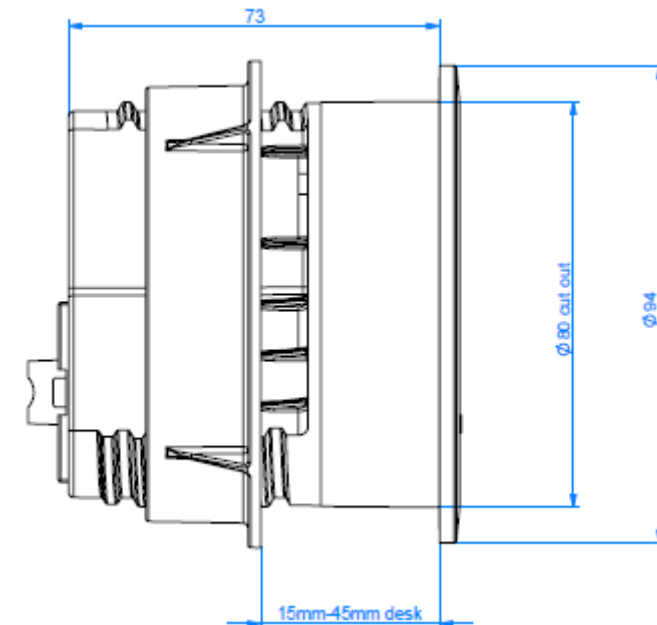

Port-EI

Port-EI with 1 power and Data

PLW01G5001000

Port-EI

Web: www.abl-uk.com
Tel: 01933 400 080
Email: sales@abl-uk.com